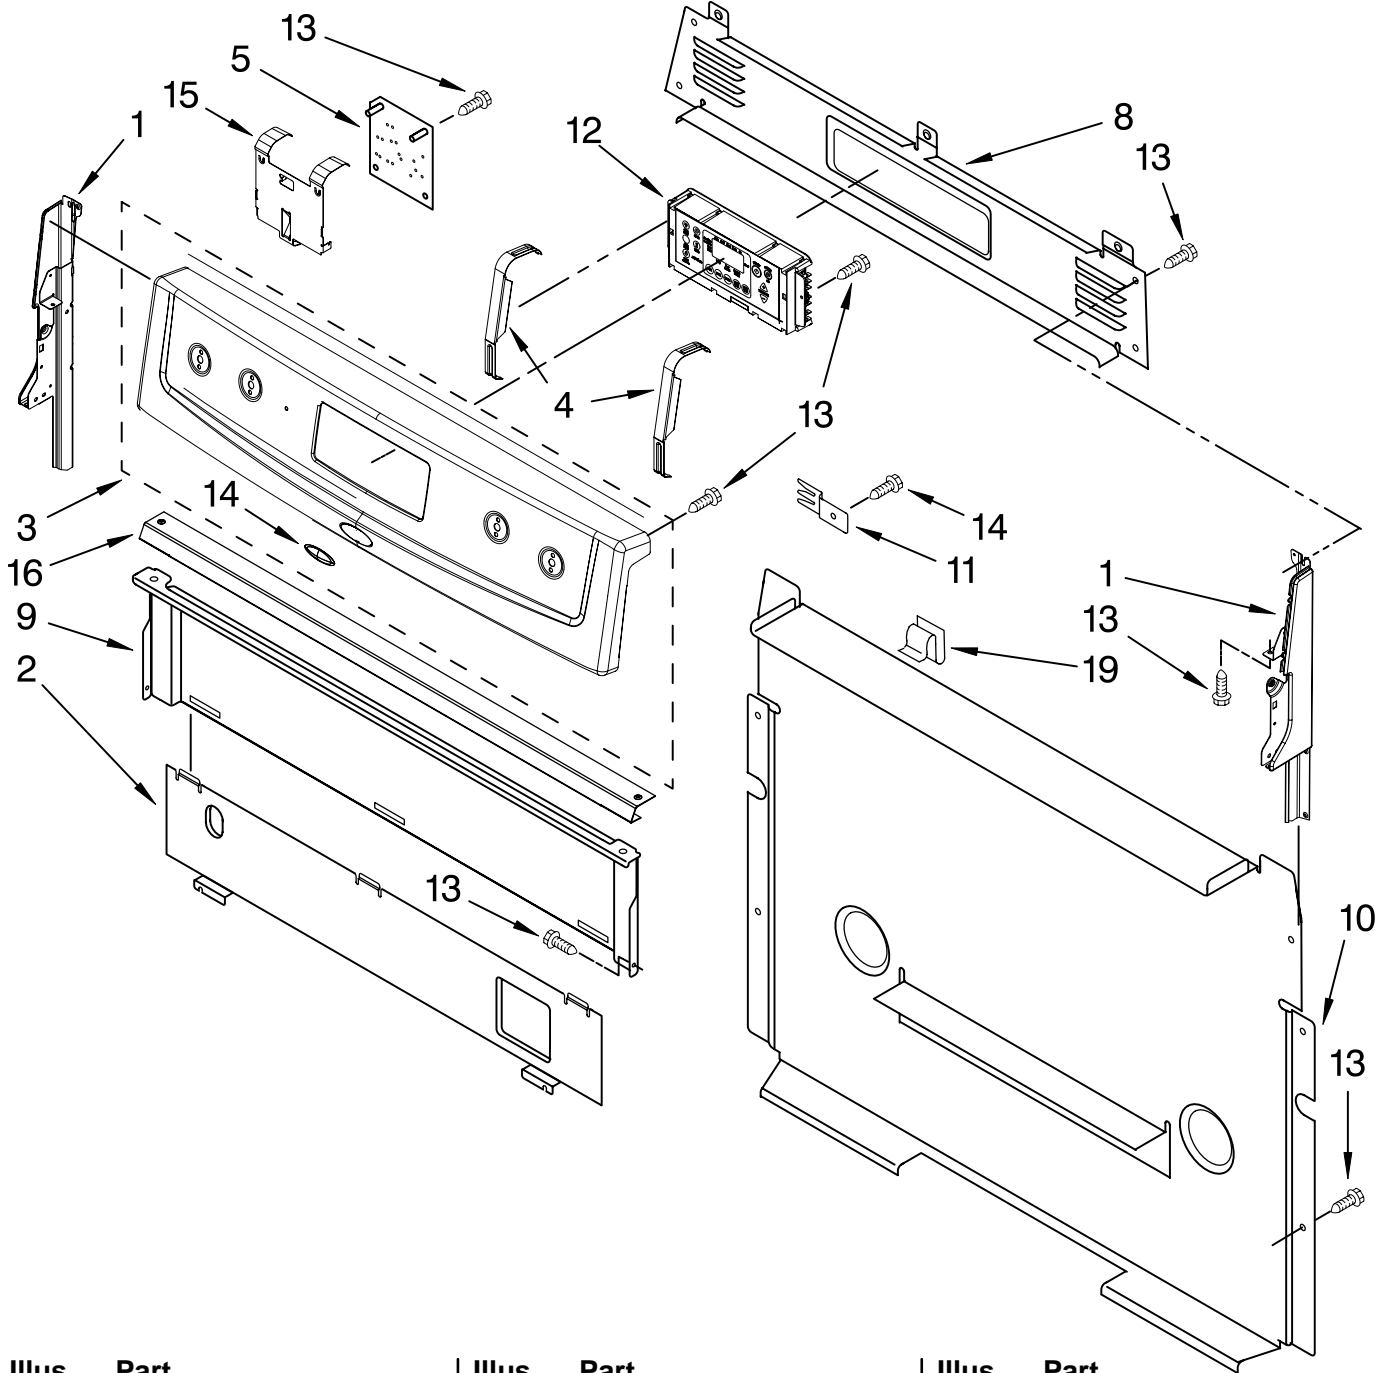

CONTROL PANEL PARTS

For Models: SF367LXSQ1, SF367LXSB1, SF367LXSS1, SF367LXSY1

(Designer White) (Black) (Stainless Steel)(Universal Silver)

Illus. No.	Part No.	DESCRIPTION
1		Endcap, Left Hand
	W10009040	White
	W10009080	Black
		Endcap, Right Hand
	W10009050	White
	W10009090	Black
2	8053505	Heat Shield, Lower

Illus. No.	Part No.	DESCRIPTION	
3		Panel, Control	
	9762091	White	
	9762093	Black	
	9762094	Stainless Model	
	4	9762078	Bracket, EOC Mount
5	9758080	Module, Spark	
8	9756301	Cover, Upper	
9	8053910	Shield, Heat	
10	8273132	Cover, Lower	
11	8523412	Bracket, Support	

Illus. No.	Part No.	DESCRIPTION
12		Control, Range
	W10108180	White
	W10108190	Black
13	3196178	Screw
14	9757609	Nameplate
15	9762726	Brkt-Mntg, DSI
16	9762095	Brkt-Mntg, Console
19	8273564	Clip

FOR ORDERING INFORMATION REFER TO PARTS PRICE LIST